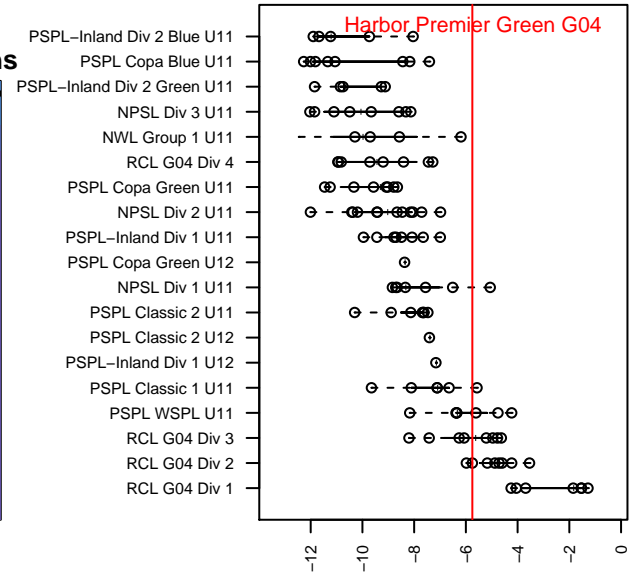

**attack and defense rating
relative to others at age
and all opponents in last 13 months**