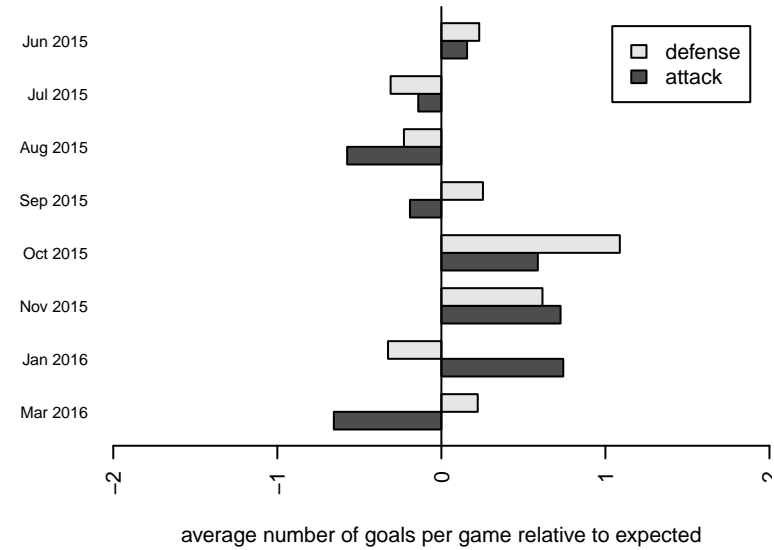

Performance relative to 13 month average