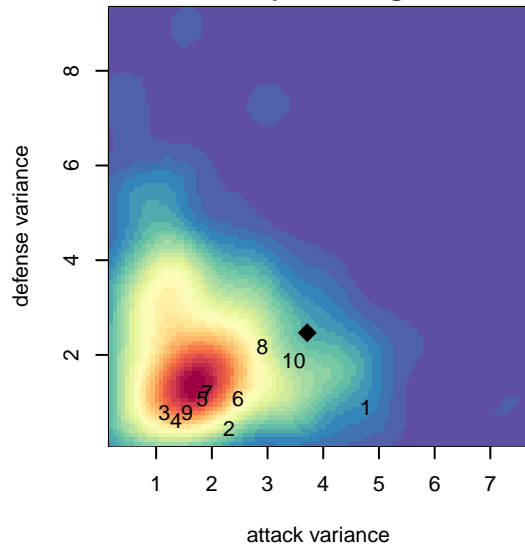

Harbor Premier Green G04

Harbor FC
 Gig Harbor, WA
 G04 total strength=547
 attack=0.46 defense=0.38
 fall league = RCL G04 Div 2
 spr league = Win RCL G04 Div 2

alt names used:
 Harbor G04 Green
 Harbor Premier G04 Green A
 Harbor Premier GU11 Green
 HARBOR PREMIER GU11 GREEN (WA)
 HARBOR PREMIER GU11 GREEN (WA)
 HSC Premier GREEN
 Harbor Premier G04
 Harbor Premier G04 Green A
 Harbor Premier G04 Green A

Harbor Premier Green G04
 Dots are actual minus expected GF (blue circles) and GA (red triangles).
 Blue line is smoothed change in attack strength. Red is smoothed change in defense strength.

**attack and defense variance (black dot)
relative to other teams
and top 10 in region**