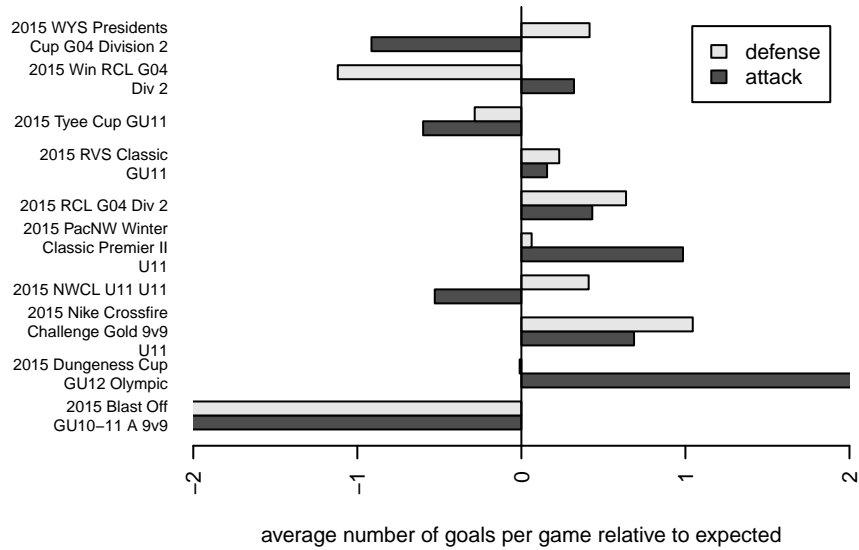

Performance relative to 13 month average