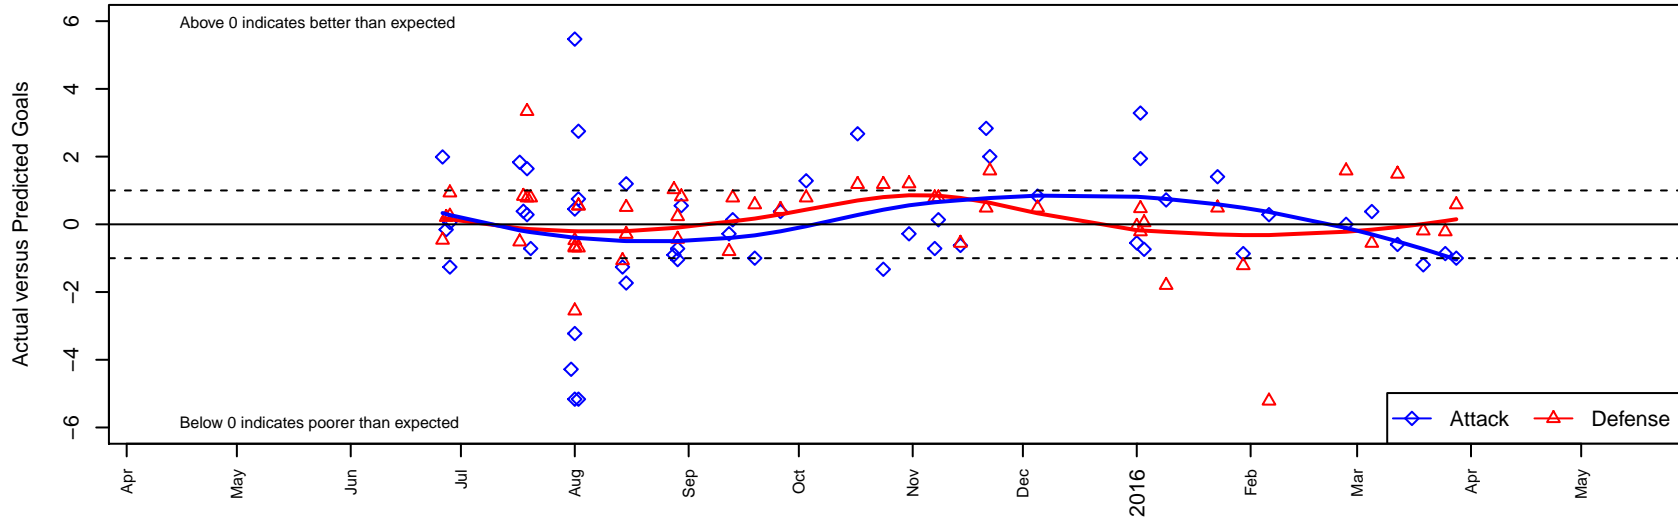

Harbor Premier Green G04

Harbor FC
 Gig Harbor, WA
 G04 total strength=547
 attack=0.46 defense=0.38
 fall league = RCL G04 Div 2
 spr league = Win RCL G04 Div 2

alt names used:
 Harbor G04 Green
 Harbor Premier G04 Green A
 Harbor Premier GU11 Green
 HARBOR PREMIER GU11 GREEN (WA)
 HARBOR PREMIER GU11 GREEN (WA)
 HSC Premier GREEN
 Harbor Premier G04
 Harbor Premier G04 Green A
 Harbor Premier G04 Green A

Harbor Premier Green G04
 Dots are actual minus expected GF (blue circles) and GA (red triangles).
 Blue line is smoothed change in attack strength. Red is smoothed change in defense strength.

**attack and defense variance (black dot)
relative to other teams
and top 10 in region**